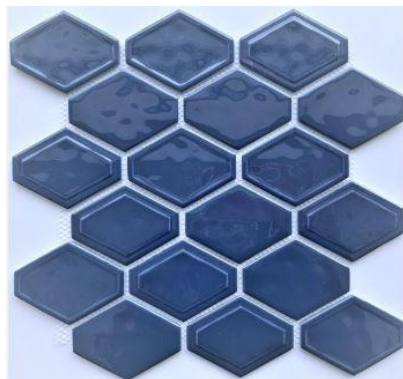

GLASS TILE & STONE

RECYCLED GLAZED GLASS ELONGATED HEX SERIES

AVAILABLE COLORS

GTRCE001

GTRCE002

GTRCE003

GTRCE004

GTRCE005