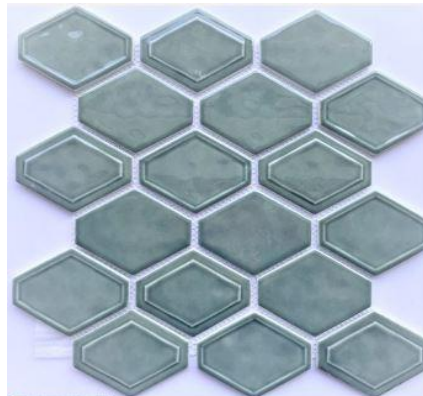

GLASS TILE & STONE

RECYCLED GLAZED GLASS ELONGATED HEX SERIES

AVAILABLE COLORS

GTRCE001

GTRCE002

GTRCE003

GTRCE004

GTRCE005